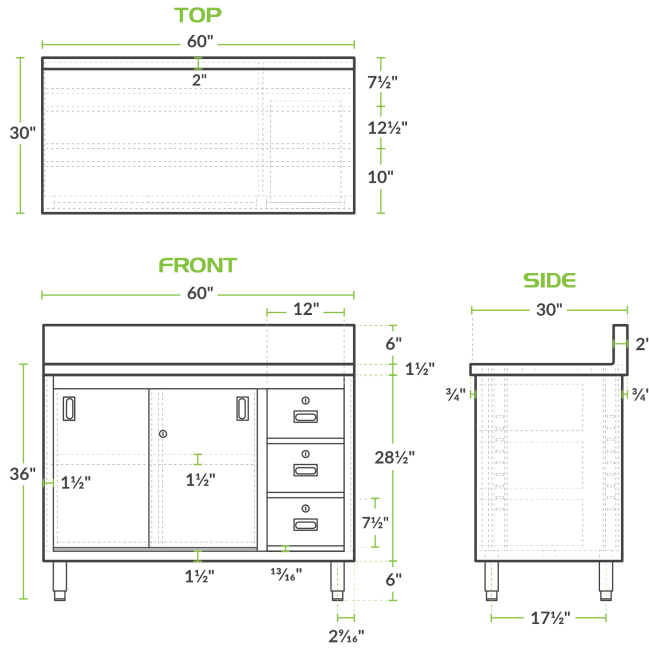

Regency 30" x 60" 16 Gauge Type 304 Stainless Steel Enclosed Base Sliding Door Table with Drawers and 6" Backsplash

#600EBTB3060R

Technical Data

Length	60 Inches
Width	30 Inches
Height	42 Inches
Backsplash Height	6 Inches
Work Surface Height	36 Inches
Backsplash	With Backsplash
Door Style	Sliding
Features	Locking Drawer NSF Certified
Gauge	16 Gauge

Features

- Durable 16 gauge type 304 stainless steel top with 18 gauge type 430 stainless steel body
- Enclosed style body with lockable doors and drawers provides concealed storage
- Large 30" x 60" worktop for plenty of working room
- Two lockable sliding doors include recessed handles
- A 6" backsplash prevents messes from getting onto the wall

Certifications

Technical Data

Number of Doors	2 Doors
Stainless Steel Type	Type 304
Table Style	Enclosed Base
Tabletop Material	Stainless Steel
Top Capacity	600 lb.

Plan View

Notes & Details

With both ample work space as well as storage space, this Regency 30" x 60" 16 gauge type 304 stainless steel enclosed base table will ensure your establishment is efficient and organized! A large 30" x 60" worktop will give you plenty of room to operate and is made of durable 16 gauge type 304 stainless steel. The open front provides convenient access to the unit's storage compartment below the main work table, providing additional room for storing ingredients or small appliances as needed. The rigid and stable stainless steel midshelf creates two separate storage compartments and it is conveniently adjustable to accommodate your specific needs. With a body made of 18 gauge type 430 stainless steel, this base table provides reliable durability in your kitchen.