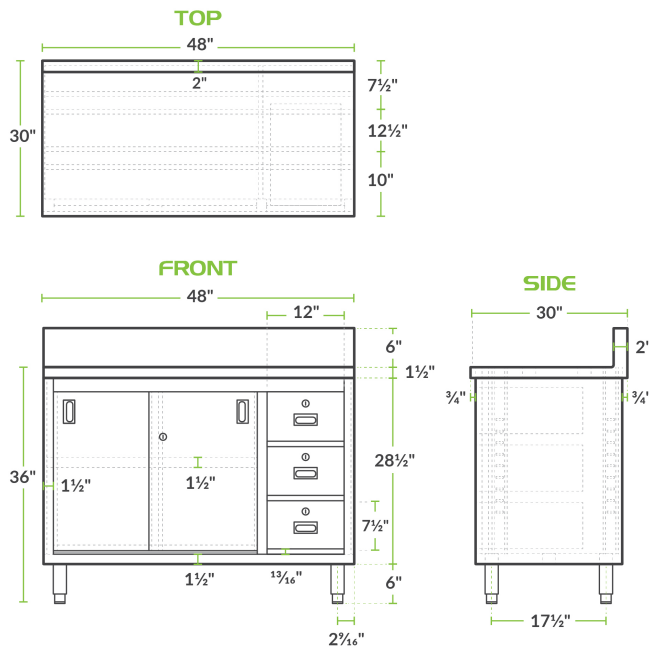

Regency 30" x 48" 16 Gauge Type 304 Stainless Steel Enclosed Base Sliding Door Table with Drawers and 6" Backsplash

#600EBTB3048R

Technical Data

Length	48 Inches
Width	30 Inches
Height	42 Inches
Backsplash Height	6 Inches
Work Surface Height	36 Inches
Backsplash	With Backsplash
Door Style	Sliding
Features	Locking Drawer NSF Certified
Gauge	16 Gauge

Features

- Durable 16 gauge type 304 stainless steel top with 18 gauge type 430 stainless steel body
- Enclosed style body with lockable doors and drawers provides concealed storage
- Large 30" x 48" worktop for plenty of working room
- Two lockable sliding doors include recessed handles
- A 6" backsplash prevents messes from getting onto the wall

Certifications

Technical Data

Number of Doors	2 Doors
Stainless Steel Type	Type 304
Table Style	Enclosed Base
Tabletop Material	Stainless Steel
Top Capacity	550 lb.

Plan View

Notes & Details

With both ample work space as well as storage space, this Regency 30" x 48" 16 gauge type 304 stainless steel enclosed base table will ensure your establishment is efficient and organized! A large 30" x 48" worktop will give you plenty of room to operate and is made of durable 16 gauge type 304 stainless steel. The open front provides convenient access to the unit's storage compartment below the main work table, providing additional room for storing ingredients or small appliances as needed. The rigid and stable stainless steel midshelf creates two separate storage compartments and it is conveniently adjustable to accommodate your specific needs. With a body made of 18 gauge type 430 stainless steel, this base table provides reliable durability in your kitchen.