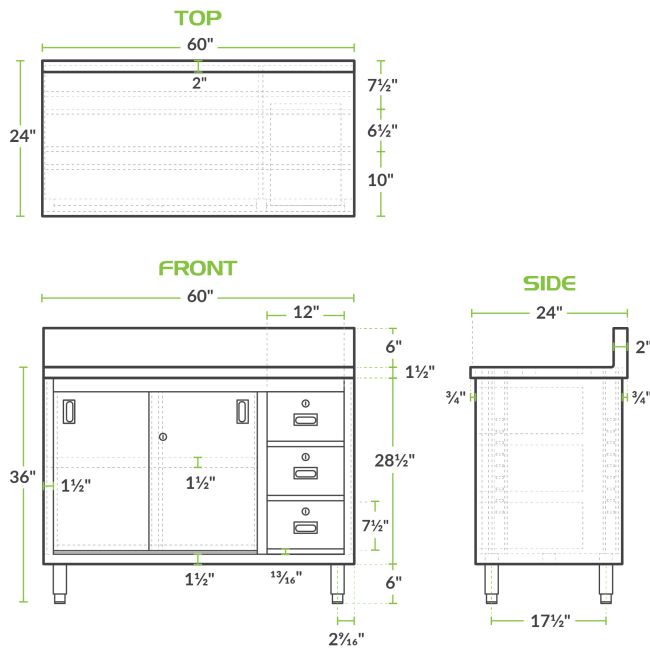

### Technical Data

Length	60 Inches
Width	24 Inches
Height	42 Inches
Backsplash Height	6 Inches
Work Surface Height	36 Inches
Backsplash	With Backsplash
Door Style	Sliding
Features	Locking Drawer NSF Certified
Gauge	16 Gauge

### Features

- Durable 16 gauge type 304 stainless steel top with 18 gauge type 430 stainless steel body
- Enclosed style body with lockable doors and drawers provides concealed storage
- Large 24" x 60" worktop for plenty of working room
- Two lockable sliding doors include recessed handles
- A 6" backsplash prevents messes from getting onto the wall

## Technical Data

Number of Doors	2 Doors
Stainless Steel Type	Type 304
Table Style	Enclosed Base
Tabletop Material	Stainless Steel
Top Capacity	550 lb.

## Notes & Details

With both ample work space as well as storage space, this Regency 24" x 60" 16 gauge type 304 stainless steel enclosed base table will ensure your establishment is efficient and organized! A large 24" x 60" worktop will give you plenty of room to operate and is made of durable 16 gauge type 304 stainless steel. The open front provides convenient access to the unit's storage compartment below the main work table, providing additional room for storing ingredients or small appliances as needed. The rigid and stable stainless steel midshelf creates two separate storage compartments and it is conveniently adjustable to accommodate your specific needs. With a body made of 18 gauge type 430 stainless steel, this base table provides reliable durability in your kitchen.