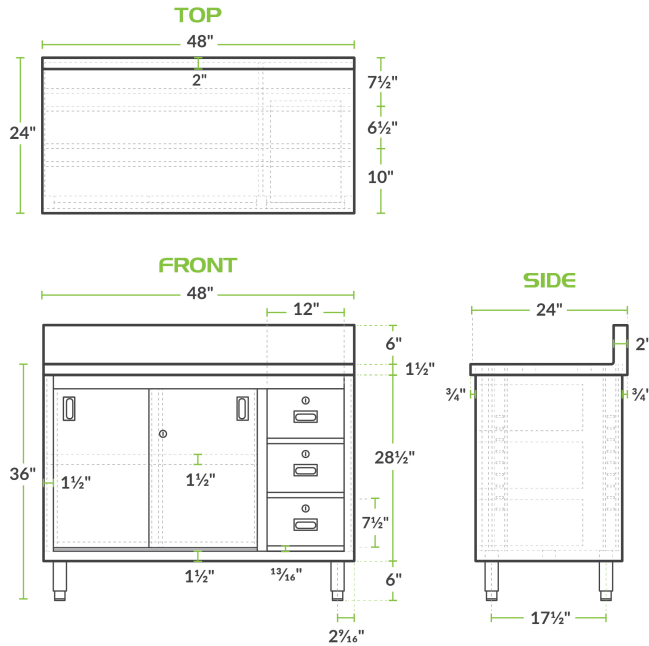

Regency 24" x 48" 16 Gauge Type 304 Stainless Steel Enclosed Base Sliding Door Table with Drawers and 6" Backsplash

#600EBTB2448R

Technical Data

Length	48 Inches
Width	24 Inches
Height	42 Inches
Backsplash Height	6 Inches
Work Surface Height	36 Inches
Backsplash	With Backsplash
Door Style	Sliding
Features	Locking Drawer NSF Certified
Gauge	16 Gauge

Features

- Durable 16 gauge type 304 stainless steel top with 18 gauge type 430 stainless steel body
- Enclosed style body with lockable doors and drawers provides concealed storage
- Large 24" x 48" worktop for plenty of working room
- Two lockable sliding doors include recessed handles
- A 6" backsplash prevents messes from getting onto the wall

Certifications

Technical Data

Number of Doors	2 Doors
Stainless Steel Type	Type 304
Table Style	Enclosed Base
Tabletop Material	Stainless Steel
Top Capacity	500 lb.

Plan View

Notes & Details

With both ample work space as well as storage space, this Regency 24" x 48" 16 gauge type 304 stainless steel enclosed base table will ensure your establishment is efficient and organized! A large 24" x 48" worktop will give you plenty of room to operate and is made of durable 16 gauge type 304 stainless steel. The open front provides convenient access to the unit's storage compartment below the main work table, providing additional room for storing ingredients or small appliances as needed. The rigid and stable stainless steel midshelf creates two separate storage compartments and it is conveniently adjustable to accommodate your specific needs. With a body made of 18 gauge type 430 stainless steel, this base table provides reliable durability in your kitchen.