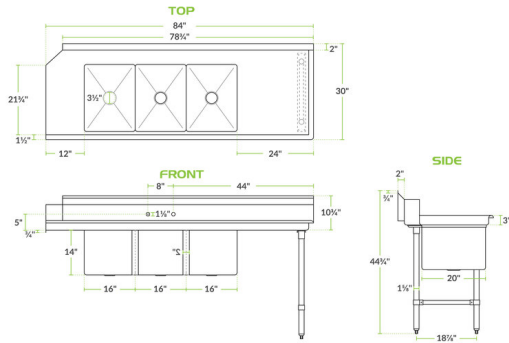

**REGENCY**  
Tables and Sinks

**Regency 16-Gauge 7' Soiled / Dirty Dish Table with 3-Compartment Sink - 16" x 20" x 14" Bowls - Right Drainboard**

#600DDTS384RT

**Technical Data**

Length	84 Inches
Width	30 Inches
Height	44 3/4 Inches
Bowl Depth	14 Inches
Backsplash Height	10 3/4 Inches
Work Surface Height	34 Inches
Backsplash	With Backsplash
Bowl Front to Back	20 Inches
Bowl Left to Right	16 Inches
Drain Opening	3 1/2 Inches

**Features**

- Ideal for restaurant and hotel dishwashing stations
- 16 gauge, 304 series stainless steel construction
- 10 3/4" high backsplash and a 2" return for drainage
- Lip attaches to dishwasher (sold separately)
- Features straight design with a drainboard on the right side

## Technical Data

Features	NSF Certified With Sink
Gauge	16 Gauge
Installation Type	Right Side
Leg Construction	Stainless Steel
Material	Stainless Steel
Number of Compartments	3 Compartments
Stainless Steel Type	Type 304
Style	Straight
Type	Dirty / Soiled Dishtables

## Notes & Details

Enhance the space of your washing area or add a washing, rinsing, and sanitizing station with this Regency 16-gauge 7' soiled / dirty dish table with 3-compartment sink. This table is made of 16 gauge type 304 stainless steel for long-lasting durability and has (3) 16" x 20" x 14" sink bowls with 1 1/2" IPS waste drains. Plus, this unit is supplied with 1 1/8" holes for the installation of a faucet (sold separately). This dish table is ideal for restaurant and hotel dishwashing stations.