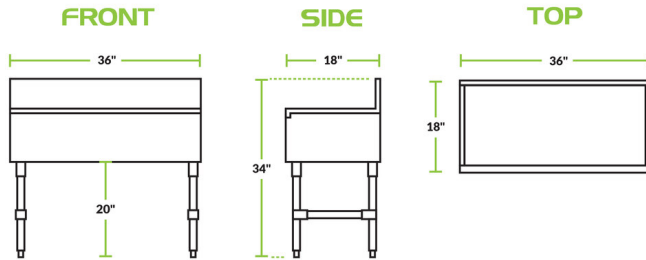

Regency Stainless Steel Underbar Drainboard - 36" x 18"

#600DBU1836

Technical Data

Length	36 Inches
Width	18 Inches
Height	34 Inches
Backsplash Height	4 Inches
Work Surface Height	30 Inches
Backsplash	With Backsplash
Base Style	Open
Drain Size	1 Inch
Features	NSF Certified
Gauge	18 Gauge

Features

- Durable stainless steel construction; galvanized legs with bullet feet
- Adjustable front-to-back cross-bracings for stability
- Galvanized steel legs with stainless steel socket and plastic bullet feet
- Drain and backsplash reduce potential for wet, slippery surfaces
- 1" IPS drain

Certifications

Technical Data

Material	Stainless Steel
Stainless Steel Type	Type 304
Type	Drainboards
Usage	Standard

Plan View

Notes & Details

Prep all your favorite beverages and more with this Regency stainless steel underbar drainboard. This type 304 stainless steel unit features a 1" IPS drain and is fitted with a 4" backsplash to quickly drain away excess water while protecting the surrounding area from drips and splashes. The 18 gauge drainboard is designed for exceptional durability and years of high volume use thanks to sturdy stainless steel construction.