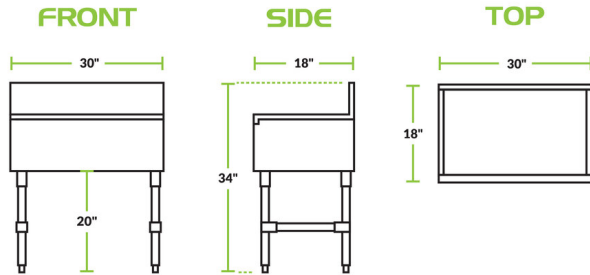

Regency Stainless Steel Underbar Drainboard - 30" x 18"

#600DBU1830

Technical Data

Length	30 Inches
Width	18 Inches
Height	34 Inches
Backsplash Height	4 Inches
Work Surface Height	30 Inches
Backsplash	With Backsplash
Base Style	Open
Drain Size	1 Inch
Features	NSF Certified
Gauge	18 Gauge

Features

- Durable stainless steel construction; galvanized legs with bullet feet
- Adjustable front-to-back cross-bracings for stability
- Galvanized steel legs with stainless steel socket and plastic bullet feet
- Drain and backsplash reduce potential for wet, slippery surfaces
- 1" IPS drain

Certifications

Technical Data

Material	Stainless Steel
Stainless Steel Type	Type 304
Type	Drainboards
Usage	Standard

Plan View

Notes & Details

Prep all your favorite beverages and more with this Regency stainless steel underbar drainboard. This type 304 stainless steel unit features a 1" IPS drain and is fitted with a 4" backsplash to quickly drain away excess water while protecting the surrounding area from drips and splashes. The 18 gauge drainboard is designed for exceptional durability and years of high volume use thanks to sturdy stainless steel construction.