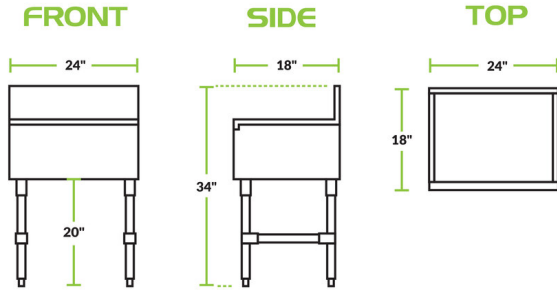

Technical Data

Material	Stainless Steel
Stainless Steel Type	Type 304
Type	Drainboards
Usage	Standard

Plan View

Notes & Details

Prep all your favorite beverages and more with this Regency stainless steel underbar drainboard. This type 304 stainless steel unit features a 1" IPS drain and is fitted with a 4" backsplash to quickly drain away excess water while protecting the surrounding area from drips and splashes. The 18 gauge drainboard is designed for exceptional durability and years of high volume use thanks to sturdy stainless steel construction.

This underbar drainboard has sturdy galvanized steel legs with stainless steel sockets and plastic bullet feet. These features ensure stability during use. This stainless steel underbar drainboard has a durable and efficient design, making it the perfect addition to your restaurant or bar.