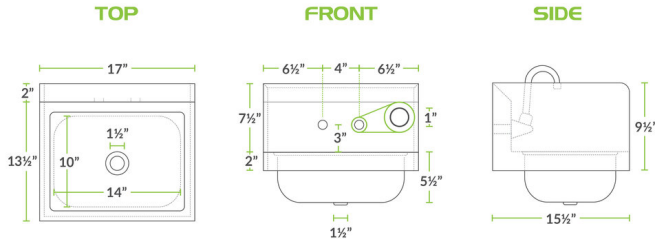

Regency 17" x 15" Wall-Mounted Hand Sink with 8" Gooseneck Faucet, 1.2 GPM Aerator, and Left Side Splash

#600CHS17SPLFTC

Technical Data

Length	17 Inches
Width	15 1/2 Inches
Height	13 1/2 Inches
Bowl Depth	5 1/2 Inches
Backsplash Height	8 Inches
Faucet Height	8 Inches
Backsplash	With Backsplash
Basket Drain Size	1 1/2 Inches
Bowl Front to Back	10 Inches
Bowl Left to Right	14 Inches

Features

- Single 14" x 10" x 5 1/2" bowl and 8" backsplash
- 8" gooseneck faucet and 1 1/2" IPS drain basket included
- 20 gauge type 304 stainless steel, with a shiny finish
- 18 gauge type 304 stainless steel side splash and a wall-mounted clip
- Holes punched on 4" centers

Technical Data

Color	Silver
Faucet Centers	4 Inches
Features	Side Splashes
Flow Rate	1.2 GPM
Gauge	18 - 20 Gauge
Included	Faucet
Installation Type	Wall Mounted
Material	Stainless Steel
Number of Compartments	1 Compartment
Number of Faucets	1 Faucets
Spout Type	Gooseneck
Stainless Steel Type	Type 304
Type	Hand Sinks

Plan View

Notes & Details

Keep your restaurant up to code without sacrificing space with this hand sink with a single 14" x 10" bowl. This easy-to-clean, compact sink easily fits in tight spaces and securely attaches to the wall or a surface to open up floor space for other uses. The economical, 20 gauge type 304 stainless steel construction on the top and bowl offer durability to stand up to daily wear and tear. Additionally, the reliable 18 gauge type 304 stainless steel wall mount clip provides stability.