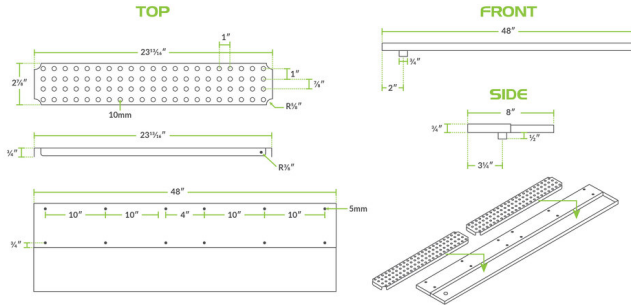

### Features

- 18 gauge type 304 stainless steel
- Removable perforated grates for easy cleaning
- Stainless steel 3/4" OD 1/2" ND 1/4" NPT drain
- Ideal spot for bartenders to set drinks before serving them
- 12 pre-drilled mounting holes

## Technical Data

Mounting Style	Underbar Mounted
Shape	Rectangle
Type	Drink Rails

## Plan View

## Notes & Details

The Regency 48" bar drink rail is the perfect addition to your bar service area! It is ideal for placing under beer taps and makes for a great spot to temporarily sit a drink after it is poured so that any overflow is caught and collected. This rail is designed to be mounted to the underside of a wooden bar or shelf.