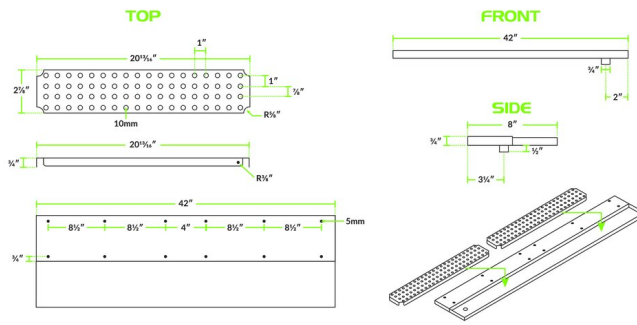

Regency 42" Stainless Steel Underbar Mount Beer Drip Tray

#600BDR42

Technical Data

Width	42 Inches
Depth	8 Inches
Tray Depth	4 Inches
Color	Silver
Features	Dishwasher Safe NSF Certified
Material	Stainless Steel
Mounting Style	Underbar Mounted
Shape	Rectangle
Type	Drink Rails

Features

- 18 gauge type 304 stainless steel
- Removable perforated grate for easy cleaning
- Stainless steel 1/4" NPT drain
- Underbar mount
- Drains excess beer and foam and keeps up cleanliness

Certifications

Dishwasher Safe

NSF Certified

Plan View

Notes & Details

The Regency 42" beer drip tray is the perfect addition to your bar service area! It is ideal for placing under beer taps and makes for a great spot to temporarily sit a drink after it is poured so that any overflow is caught and collected. This rail is designed to be mounted to the underside of a wooden bar or shelf.

Made of 18 gauge type 304 stainless steel, you can expect a tough and durable composition, as well as the benefit of being non-corrosive. The perforated top grate features 3/8" drain holes and is removable for easy cleaning and maintenance. Featuring 12 pre-drilled mounting holes, this rail is designed to be mounted to the underside of a wooden bar or shelf. A 1/4" NPT drain allows any liquids to flow out of the rail, preventing overflows onto the floor or counter.