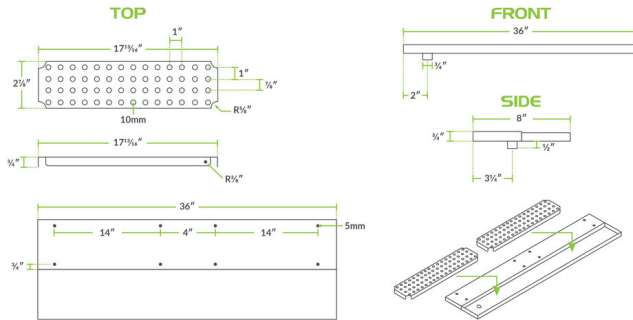

REGENCY
Tables and Sinks

Regency 36" Stainless Steel Underbar Mount Beer Drip Tray

#600BDR36

Technical Data

Width	36 Inches
Depth	8 Inches
Height	3/4 Inch
Tray Depth	4 Inches
Color	Silver
Features	Dishwasher Safe NSF Certified
Material	Stainless Steel

Features

- 18 gauge type 304 stainless steel
- Removable perforated grates for easy cleaning
- Stainless steel 1/4" NPT drain
- Ideal spot for bartenders to set drinks before serving them
- 8 pre-drilled mounting holes

Certifications

Dishwasher Safe

NSF Certified

Technical Data

Mounting Style	Underbar Mounted
Shape	Rectangle
Type	Drink Rails

Plan View

Notes & Details

The Regency 36" bar drink rail is the perfect addition to your bar service area! It is ideal for placing under beer taps and makes for a great spot to temporarily sit a drink after it is poured so that any overflow is caught and collected. This rail is designed to be mounted to the underside of a wooden bar or shelf.

Made of 18 gauge type 304 stainless steel, you can expect a tough and durable composition as well as the benefit of being non-corrosive. The perforated top grate features 3/8" drain holes and is removable for easy cleaning and maintenance. A 1/4" NPT drain allows any liquids to flow out of the rail, preventing overflows on the floor or counter.