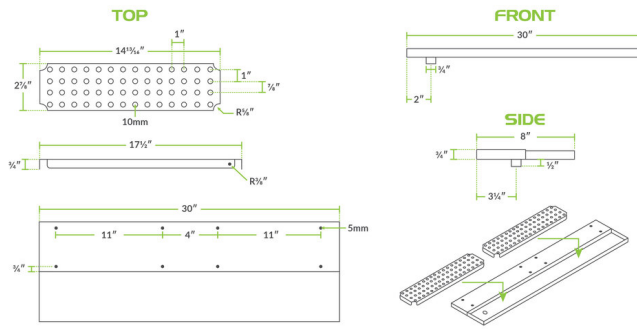

Regency 30" Stainless Steel Underbar Mount Beer Drip Tray

#600BDR30

Technical Data

Width	30 Inches
Depth	8 Inches
Tray Depth	4 Inches
Color	Silver
Features	Dishwasher Safe NSF Certified
Material	Stainless Steel
Mounting Style	Underbar Mounted
Shape	Rectangle
Type	Drink Rails

Features

- 18 gauge type 304 stainless steel
- Removable perforated grate for easy cleaning
- Stainless steel 1/4" NPT drain tube
- Underbar mount
- Drains excess beer and foam and keeps up cleanliness

Certifications

Dishwasher Safe

NSF Certified

Plan View

Notes & Details

The Regency 30" beer drip tray is the perfect addition to your bar service area! It is ideal for placing under beer taps and makes for a great spot to temporarily sit a drink after it is poured so that any overflow is caught and collected. This rail is designed to be mounted to the underside of a wooden bar or shelf.

Made of 18 gauge type 304 stainless steel, you can expect a tough and durable composition, as well as the benefit of being non-corrosive. The perforated top grate features 3/8" drain holes and is removable for easy cleaning and maintenance. Featuring 8 pre-drilled mounting holes, this rail is designed to be mounted to the underside of a wooden bar or shelf. A 1/4" NPT drain allows any liquids to flow out of the rail, preventing overflows onto the floor or counter.