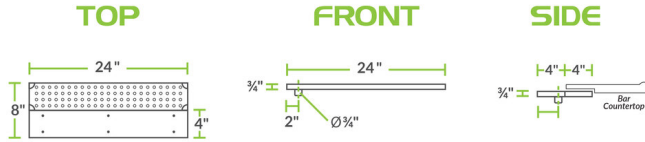

REGENCY
Tables and Sinks

Regency 24" Stainless Steel Underbar Mount Beer Drip Tray

#600BDR24

Technical Data

Width	24 Inches
Depth	8 Inches
Height	3/4 Inch
Tray Depth	4 Inches
Color	Silver
Features	Dishwasher Safe NSF Certified
Material	Stainless Steel

Features

- 18 gauge type 304 stainless steel
- Removable perforated grate for easy cleaning
- Stainless steel "1/4" NPT drain
- Ideal spot for bartenders to set drinks before serving them
- 6 pre-drilled mounting holes

Certifications

Dishwasher Safe

NSF Certified

Technical Data

Mounting Style	Underbar Mounted
Shape	Rectangle
Type	Drink Rails

Plan View

Notes & Details

The Regency 24" bar drink rail is the perfect addition to your bar service area! It is ideal for placing under beer taps and makes for a great spot to temporarily sit a drink after it is poured so that any overflow is caught and collected. This rail is designed to be mounted to the underside of a wooden bar or shelf.