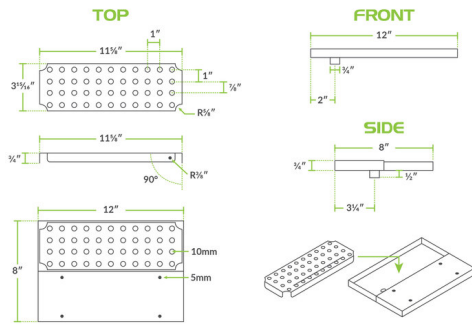

### Technical Data

Width	12 Inches
Depth	8 Inches
Tray Depth	4 Inches
Color	Silver
Features	Dishwasher Safe NSF Certified
Material	Stainless Steel
Mounting Style	Underbar Mounted
Shape	Rectangle
Type	Drink Rails

## Plan View

## Notes & Details

The Regency 12" beer drip tray is the perfect addition to your bar service area! It is ideal for placing under beer taps and makes for a great spot to temporarily sit a drink after it is poured so that any overflow is caught and collected. This rail is designed to be mounted to the underside of a wooden bar or shelf.

Made of 18 gauge type 304 stainless steel, you can expect a tough and durable composition, as well as the benefit of being non-corrosive. The perforated top grate features 3/8" drain holes and is removable for easy cleaning and maintenance. Featuring 4 pre-drilled mounting holes, this rail is designed to be mounted to the underside of a wooden bar or shelf. A 1/4" NPT drain allows any liquids to flow out of the rail, preventing overflows onto the floor or counter.