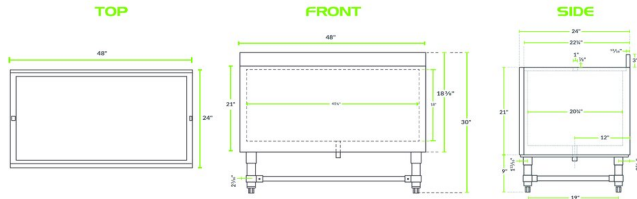

REGENCY
Tables and Sinks

Regency 24" x 48" Stainless Steel Beer Box with 3" Backsplash - 20 3/4" x 45 3/4" x 18" Bowl

#600BB2448

Technical Data

Length	48 Inches
Width	24 Inches
Height	30 Inches
Ice Bin Length	45 3/4 Inches
Ice Bin Width	20 3/4 Inches
Ice Bin Depth	18 Inches
Backsplash Height	3 Inches
Features	NSF Certified With Backsplash
Installation Type	Freestanding

Certifications

Technical Data

Leg Construction	Galvanized Steel
Material	Stainless Steel
Type	Beer Boxes

Plan View

Notes & Details

Keep a variety of beers chilled and within reach for your customers with this Regency stainless steel beer box! Once filled with ice, the 18" deep cavity holds up to 10 cases of beer bottles to maintain them at a temperature that's perfect for serving. The box features a perforated false bottom that allows melted ice to drain, ensuring that water won't sit in the bottom of the container and leave the bottles wet. A 1" I.D. drain pipe with 1 1/4" connection and 1" tailpiece safely drains melted ice water from the unit, so you're only left with solid pieces.

Designed for exceptional durability and long-lasting use at your bar, this standard-duty beer box also has a 3" backsplash to protect the wall and help maintain a sleek, professional appearance. For optimal corrosion resistance, this unit features a mostly stainless steel construction, including an 18 gauge, type 304 stainless steel bowl, top, bottom, backsplash, and apron. 16 gauge, type 304 stainless steel is used on the perforated false bottom, and galvanized steel on the legs, sockets, and leg bracing. Plastic bullet feet make it easy to level the bin and account for slight floor grading. Keep your customers happy with ice-cold beverages at the ready with this Regency beer box.