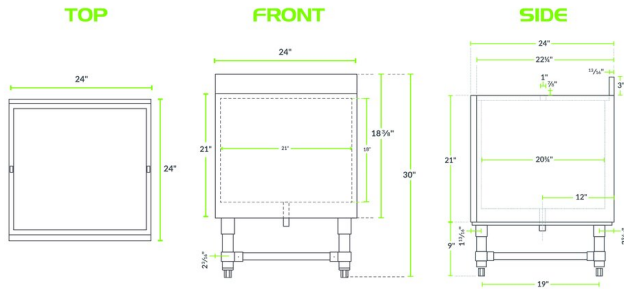

**REGENCY**  
Tables and Sinks

**Regency 24" x 24" Stainless Steel Beer Box with 3" Backsplash - 20 3/4" x 21 3/4" x 18" Bowl**

#600BB2424

**Technical Data**

Length	24 Inches
Width	24 Inches
Height	30 Inches
Ice Bin Length	21 3/4 Inches
Ice Bin Width	20 3/4 Inches
Ice Bin Depth	18 Inches
Backsplash Height	3 Inches
Features	NSF Certified With Backsplash
Installation Type	Freestanding

**Features**

- Holds up to 5 cases of beer bottles
- 18 gauge, type 304 stainless steel bowl, top, bottom, backsplash, and apron
- 16 gauge, type 304 stainless steel perforated false bottom for easy drainage
- Galvanized steel leg and socket with U-shape leg bracing with plastic bullet feet
- Keeps beer bottles chilled and easily accessible for customers

## Plan View

Designed for exceptional durability and long-lasting use at your bar, this standard-duty beer box also has a 3" backsplash to protect the wall and help maintain a sleek, professional appearance. For optimal corrosion resistance, this unit features a mostly stainless steel construction, including an 18 gauge, type 304 stainless steel bowl, top, bottom, backsplash, and apron. 16 gauge, type 304 stainless steel is used on the perforated false bottom, and galvanized steel on the legs, sockets, and leg bracing. Plastic bullet feet make it easy to level the bin and account for slight floor grading. Keep your customers happy with ice-cold beverages at the ready with this Regency beer box.