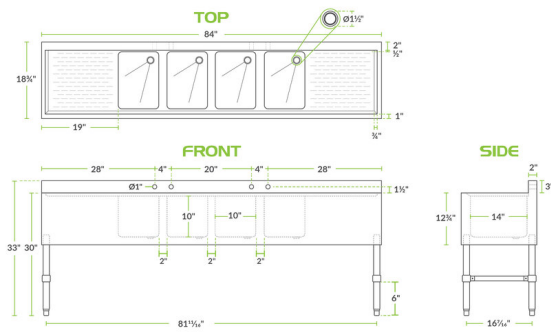

Regency 84" x 18 3/4" Four Bowl Underbar Sink with Two 4" Centers and Two 19" Drainboards

#600B41014219

Technical Data

Length	84 Inches
Width	18 3/4 Inches
Height	33 Inches
Drainboard Length	19 Inches
Bowl Depth	10 Inches
Backsplash Height	3 Inches
Work Surface Height	30 Inches
Backsplash	With Backsplash
Bowl Front to Back	14 Inches
Bowl Left to Right	10 Inches

Features

- 18 and 20 gauge, type 304 stainless steel construction
- Four 2" drains (1 1/2" IPS) with drain baskets included
- Deep bowls accommodate tall glasses and pitchers
- Backsplash limits messes while drainboards aid in fast drying
- Holes punched on 4" centers for two separate faucets

Certifications

Technical Data

Drainboard Location	Left Drainboard Right Drainboard
Faucet Centers	4 Inches
Features	NSF Certified
Gauge	18 - 20 Gauge
Included	Drainboard
Leg Construction	Galvanized Steel
Material	Stainless Steel
Number of Compartments	4 Compartments
Number of Drainboards	2 Drainboards
Stainless Steel Type	Type 304
Type	Bar Sinks

Plan View

Notes & Details

Choose a reliable product with this standard-duty Regency underbar sink. This unit comes standard with two 19" drainboards for efficient washing and drying of your barware. These drainboards are ideal for drying clean glasses or piling dirty glasses. The grooved surface helps keep glassware in place while the excess water is drained. The four sink bowls are deep and accommodate a large variety of glassware, including pitchers and taller glasses. As an added convenience, it features a 3" high backsplash to protect your bar from spills and splashes.