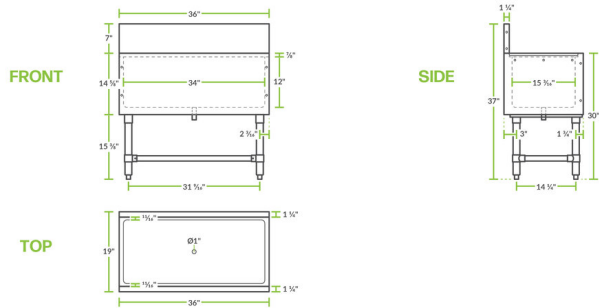

Regency Spec Line 19" x 36" Underbar Ice Bin - 119 lb.

#600IB1936S

Technical Data

Length	36 Inches
Width	19 Inches
Height	30 Inches
Ice Bin Length	34 Inches
Ice Bin Width	15 3/16 Inches
Backsplash Height	7 Inches
Capacity	119 lb.
Drain Outlet Size	1 Inch
Gauge	20 Gauge
Installation Type	Freestanding

Features

- 20 gauge, corrosion-resistant type 304 stainless steel bin; 119 lb. capacity
- 2 plastic bottle holders and a 7" backsplash limits messes
- Stainless steel legs with U-shaped cross bracing and bullet feet
- Foam insulated walls
- 1" IPS drain

Certifications

NSF Certified

Technical Data

Features	Bottle Storage NSF Certified Spec Line With Backsplash
Insulation Material	Foam
Leg Construction	Stainless Steel
Material	Stainless Steel
Stainless Steel Type	Type 304
Type	Ice Bins Without Cold Plate

Plan View

Notes & Details

Keep ice right where you need it, when you need it, with this Regency Spec Line underbar ice bin. Its compact height makes it ideal for underbar use at your bar, pub, club, or restaurant. Featuring a 20 gauge, corrosion-resistant type 304 stainless steel design, it is extremely durable and easy to clean. It rests atop stainless steel legs with U-shaped cross bracing and bullet feet for ultimate stability. A 1" IPS drain pipe safely drains melted ice water from the unit, so you're only left with solid pieces.