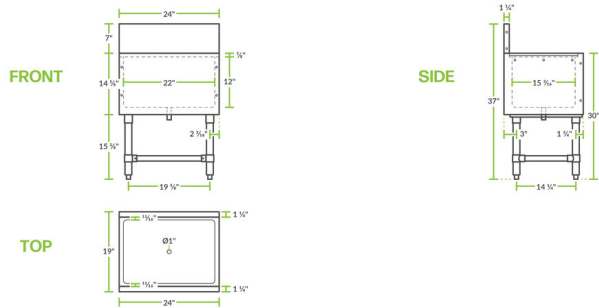

Regency Spec Line 19" x 24" Underbar Ice Bin - 77 lb.

#600IB1924S

Technical Data

| | |
|-------------------|----------------|
| Length | 24 Inches |
| Width | 19 Inches |
| Height | 30 Inches |
| Ice Bin Length | 22 Inches |
| Ice Bin Width | 15 3/16 Inches |
| Backsplash Height | 7 Inches |
| Capacity | 77 lb. |
| Drain Outlet Size | 1 Inch |
| Gauge | 20 Gauge |
| Installation Type | Freestanding |

Features

- 20 gauge, corrosion-resistant type 304 stainless steel bin; 77 lb. capacity
- 2 plastic bottle holders and a 7" backsplash limits messes
- Stainless steel legs with U-shaped cross bracing and bullet feet
- Foam insulated walls
- 1" IPS drain

Plan View

Notes & Details

Keep ice right where you need it, when you need it, with this Regency Spec Line underbar ice bin. Its compact height makes it ideal for underbar use at your bar, pub, club, or restaurant. Featuring a 20 gauge, corrosion-resistant type 304 stainless steel design, it is extremely durable and easy to clean. It rests atop stainless steel legs with U-shaped cross bracing and bullet feet for ultimate stability. A 1" IPS drain pipe safely drains melted ice water from the unit, so you're only left with solid pieces.

With its 77 lb. ice capacity, this heavy-duty bin holds plenty of ice to keep your operation going, customer after customer. To keep your bar protected from potential water damage, this ice bin is built with a tall 7" backplash. The foam insulation helps keep this ice bin's contents cool, saving you money by wasting less ice. As an added bonus, it includes two plastic bottle holders with removable dividers to keep your drinks or mixers nice and cold throughout your busy shifts. Perfect for full bar line builds, this underbar ice bin features rivet holes for attaching accessories or joining equipment for a seamless behind-the-bar bar setup!