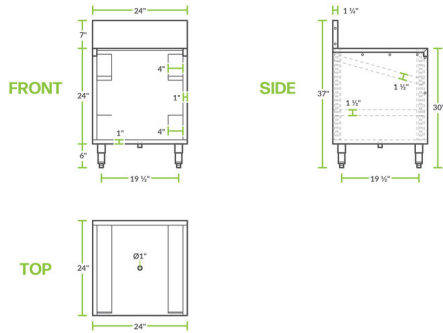

Regency Spec Line 24" x 24" Stainless Steel Open Top Glass Rack Storage Unit

#600GROT2424S

Technical Data

Length	24 Inches
Width	24 Inches
Height	37 1/16 Inches
Backsplash Height	7 Inches
Work Surface Height	30 Inches
Backsplash	With Backsplash
Base Style	Cabinet
Drain Size	1 Inch
Leg Construction	Stainless Steel
Material	Stainless Steel

Features

- 18 gauge type 304 stainless steel construction
- Open top design provides additional storage space
- Durable stainless steel legs and bullet feet
- 7" backsplash protects walls
- 1" NPS bottom drain, 3" rear hole for plumbing access

Technical Data

Product Line	Regency Spec Line
Top Style	Open
Type	Glass Rack Storage Units

Plan View

Notes & Details

Add this Regency Spec Line glass rack storage unit to your establishment to ensure your glassware is properly cleaned and sanitized. Its open top design provides additional storage space and the shelf brackets are adjustable for added convenience. This unit features a 7" backsplash to protect your walls and floors, along with a 1" NPS bottom drain and 3" hole in the rear to accommodate your plumbing needs.

This glass rack storage unit is constructed of all 18 gauge type 304 stainless steel for long-lasting durability and corrosion resistance. With durable stainless steel legs and bullet feet, this unit keeps glass racks up off the floor for sanitary storage. Plus, the legs give you enough clearance to clean beneath the cabinet. This unit is designed to stand up to the rigors of any food service environment.