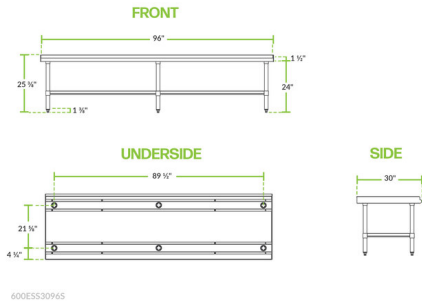

Technical Data

Leg Construction	Stainless Steel
Stainless Steel Type	Type 304
Style	Stationary
Table Style	Undershelf
Top Capacity	1200 lb.
Top Material	Stainless Steel
Type	Equipment Stands
Undershelf Capacity	930 lb.
Undershelf Construction	Stainless Steel
Usage	Heavy Duty

Plan View

Notes & Details

This Regency Spec Line 30" x 96" stainless steel equipment stand is built to hold up to daily use in even the busiest commercial kitchen. Great for holding countertop equipment, this stand provides additional space in your kitchen to maintain a clean and organized environment. Featuring a durable 14-gauge, 304 stainless steel top that can support up to 1200 lb. of evenly distributed weight, it's perfect for heavy mixers, slicers, countertop ranges, and more!

Plus, a stainless steel undershelf with hat channel provides additional room for supplies and can hold 930 lb. A 2" high edging comes standard to help contain equipment and contents for added safety. For added stability, the feet are adjustable so you can easily compensate for slightly uneven or slanted floors.

⚠ WARNING: This product can expose you to chemicals including lead, which are known to the State of California to cause cancer and birth defects or other reproductive harm. For more information, go to www.p65warnings.ca.gov.