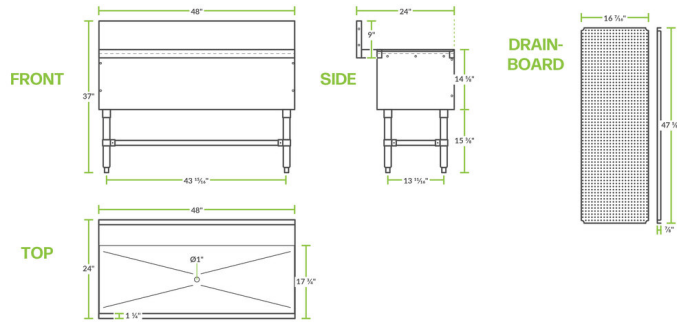

### Technical Data

Length	48 Inches
Width	24 Inches
Height	37 Inches
Backsplash Height	7 Inches
Work Surface Height	30 Inches
Backsplash	With Backsplash
Base Style	Open
Drain Size	1 Inch
Features	Spec Line
Gauge	18 Gauge

### Features

- 18 gauge type 304 stainless steel construction
- Removable perforated drainboard top
- Stainless steel legs with U-shaped cross bracing and bullet feet
- 7" backsplash
- 1" IPS drain

## Technical Data

Leg Construction	Stainless Steel
Material	Stainless Steel
Product Line	Regency Spec Line
Stainless Steel Type	Type 304
Top Style	Perforated
Type	Drainboards
Usage	Premium

## Notes & Details

This Regency Spec Line stainless steel underbar drainboard provides space for your freshly washed glasses to dry, allowing you to quickly and easily prep mojitos, Long Island iced teas, beer, or any number of your popular beverages. This type 304 stainless steel unit features a 1" IPS drain and is fitted with a 7" backsplash to quickly drain away excess water while protecting the surrounding area from drips and splashes. The 18 gauge drainboard is designed for exceptional durability and years of high-volume use thanks to sturdy stainless steel construction.