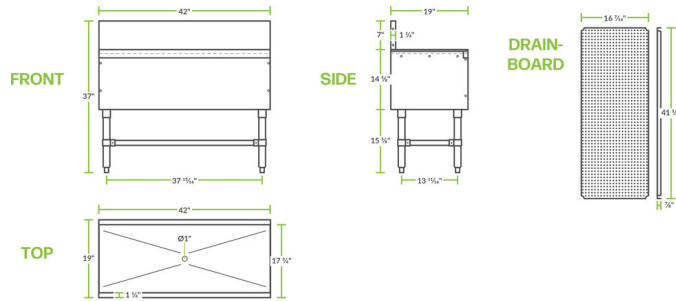

Regency Spec Line 42" x 19" Stainless Steel Underbar Drainboard

#600DBU1942S

Technical Data

Length	42 Inches
Width	19 Inches
Height	37 Inches
Backsplash Height	7 Inches
Work Surface Height	30 Inches
Backsplash	With Backsplash
Base Style	Open
Drain Size	1 Inch
Features	Spec Line
Gauge	18 Gauge

Features

- 18 gauge type 304 stainless steel construction
- Removable perforated drainboard top
- Stainless steel legs with U-shaped cross bracing and bullet feet
- 7" backsplash
- 1" IPS drain

Technical Data

Leg Construction	Stainless Steel
Material	Stainless Steel
Product Line	Regency Spec Line
Stainless Steel Type	Type 304
Top Style	Perforated
Type	Drainboards
Usage	Premium

Plan View

Notes & Details

This Regency Spec Line stainless steel underbar drainboard provides space for your freshly washed glasses to dry, allowing you to quickly and easily prep mojitos, Long Island iced teas, beer, or any number of your popular beverages. This type 304 stainless steel unit features a 1" IPS drain and is fitted with a 7" backsplash to quickly drain away excess water while protecting the surrounding area from drips and splashes. The 18 gauge drainboard is designed for exceptional durability and years of high-volume use thanks to sturdy stainless steel construction.

This underbar drainboard has a perforated drainboard top that is removable for added convenience and ease of use. The sturdy stainless steel legs with U-shaped cross bracing and plastic bullet feet ensure stability during use. This stainless steel underbar drainboard has a durable and efficient design, making it the perfect addition to your restaurant or bar.