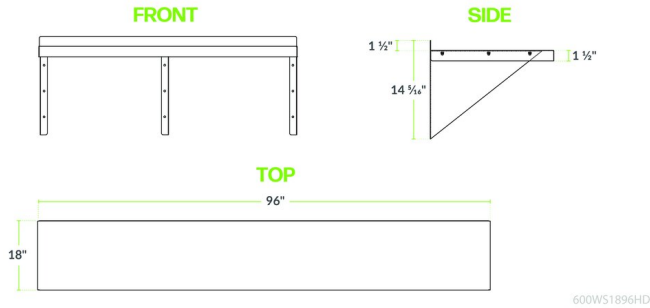

### Technical Data

Length	96 Inches
Width	18 Inches
Height	14 9/16 Inches
Backsplash Height	1 1/2 Inches
Backsplash	With Backsplash
Capacity	605 lb.
Color	Silver
Features	NSF Certified
Gauge	16 Gauge

### Features

- 16 gauge stainless steel
- Mounts directly to wall (mounting hardware sold separately)
- 605 lb. capacity
- Includes 3 support brackets
- Easy to clean design

## Notes & Details

Keep food, dishes, or other small items from cluttering your work area with the Regency 18" x 96" stainless steel heavy duty wall shelf! This shelf is made of 16 gauge type 430 stainless steel to provide outstanding durability and long-lasting support. This shelf has a maximum capacity of 605 lb. and comes with 3 support brackets. The corners are solid welded and polished to a matching finish, and all edges are rounded and smooth to help prevent accidental injury.