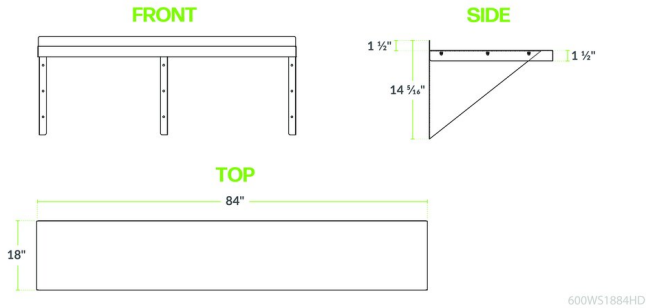

Regency 16 Gauge Stainless Steel 18" x 84" Heavy Duty Wall Shelf

#600WS1884HD

Technical Data

Length	84 Inches
Width	18 Inches
Height	14 9/16 Inches
Backsplash Height	1 1/2 Inches
Backsplash	With Backsplash
Capacity	560 lb.
Color	Silver
Features	NSF Certified
Gauge	16 Gauge

Features

- 16 gauge stainless steel
- Mounts directly to wall (mounting hardware sold separately)
- 560 lb. capacity
- Includes 3 support brackets
- Easy to clean design

Certifications

Technical Data

Material	Stainless Steel
Style	Solid
Type	Wall Shelves

Plan View

Notes & Details

Keep food, dishes, or other small items from cluttering your work area with the Regency 18" x 84" stainless steel heavy duty wall shelf! This shelf is made of 16 gauge type 430 stainless steel to provide outstanding durability and long-lasting support. This shelf has a maximum capacity of 560 lb. and comes with 3 support brackets. The corners are solid welded and polished to a matching finish, and all edges are rounded and smooth to help prevent accidental injury.