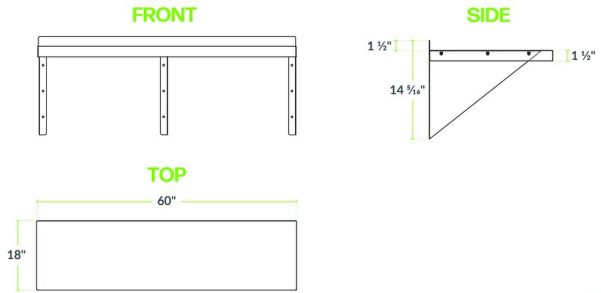

Regency 16 Gauge Stainless Steel 18" x 60" Heavy Duty Wall Shelf

#600WS1860HD

Technical Data

Length	60 Inches
Width	18 Inches
Height	14 9/16 Inches
Backsplash Height	1 1/2 Inches
Backsplash	With Backsplash
Capacity	450 lb.
Color	Silver
Features	NSF Certified
Gauge	16 Gauge

Features

- 16 gauge stainless steel
- Mounts directly to wall (mounting hardware sold separately)
- 450 lb. capacity; heavy-duty construction
- Makes the most of unused wall space
- Easy to clean with no sharp edges

Certifications

Technical Data

Material	Stainless Steel
Style	Solid
Type	Wall Shelves

Plan View

Notes & Details

Keep food, dishes, or other small items from cluttering your work area with the Regency 18" x 60" stainless steel heavy duty wall shelf! This shelf is made of 16 gauge type 430 stainless steel to provide outstanding durability and long-lasting support. This shelf has a maximum capacity of 450 lb. The corners are solid welded and polished to a matching finish, and all edges are rounded and smooth to help prevent accidental injury.