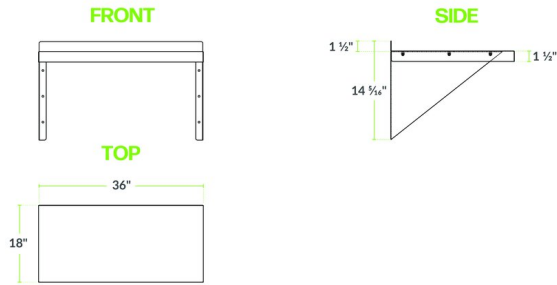

Regency 16 Gauge Stainless Steel 18" x 36" Heavy Duty Wall Shelf

#600WS1836HD

Technical Data

Length	36 Inches
Width	18 Inches
Height	14 9/16 Inches
Backsplash Height	1 1/2 Inches
Backsplash	With Backsplash
Capacity	340 lb.
Color	Silver
Features	NSF Certified
Gauge	16 Gauge

Features

- 16 gauge stainless steel
- Mounts directly to wall (mounting hardware sold separately)
- 340 lb. capacity; heavy-duty construction
- Makes the most of unused wall space
- Easy to clean with no sharp edges

Certifications

Technical Data

Material	Stainless Steel
Style	Solid
Type	Wall Shelves

Plan View

600WS1836HD

Notes & Details

Keep food, dishes, or other small items from cluttering your work area with the Regency 18" x 36" stainless steel heavy duty wall shelf! This shelf is made of 16 gauge type 430 stainless steel to provide outstanding durability and long-lasting support. This shelf has a maximum capacity of 340 lb. The corners are solid welded and polished to a matching finish, and all edges are rounded and smooth to help prevent accidental injury.