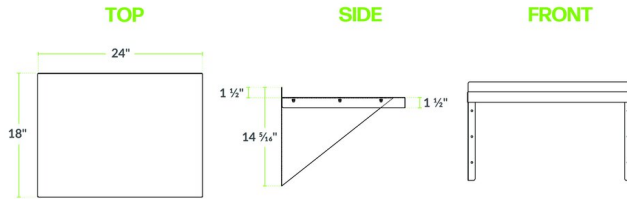

Technical Data

Material	Stainless Steel
Style	Solid
Type	Wall Shelves

Plan View

600WS1824HD

Notes & Details

Keep food, dishes, or other small items from cluttering your work area with the Regency 18" x 24" stainless steel heavy duty wall shelf! This shelf is made of 16 gauge type 430 stainless steel to provide outstanding durability and long-lasting support. This shelf has a maximum capacity of 300 lb. The corners are solid welded and polished to a matching finish, and all edges are rounded and smooth to help prevent accidental injury.

Installation hardware sold separately.

⚠ WARNING: This product can expose you to chemicals including lead, which are known to the State of California to cause cancer and birth defects or other reproductive harm. For more information, go to www.p65warnings.ca.gov.