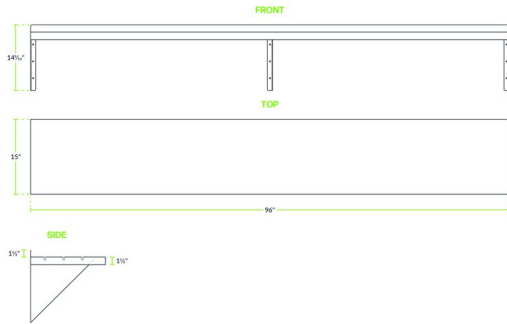

Regency 16 Gauge Stainless Steel 15" x 96" Heavy-Duty Solid Wall Shelf

#600WS1596HD

Technical Data

Length	96 Inches
Width	15 Inches
Height	14 5/16 Inches
Backsplash Height	1 1/2 Inches
Backsplash	With Backsplash
Capacity	605 lb.
Color	Silver
Features	NSF Certified
Gauge	16 Gauge

Features

- Made of 16 gauge type 430 stainless steel
- Measures 15" x 96"
- Includes three support brackets (mounting hardware sold separately)
- Maximum weight capacity of 605 lb.
- 1 1/2" turned down front and 1 1/2" rear upturn

Certifications

Technical Data

Material	Stainless Steel
Style	Solid
Type	Wall Shelves

Plan View

Notes & Details

Keep food, dishes, or other small items from cluttering your work area with this Regency 15" x 96" heavy-duty solid stainless steel wall shelf. This shelf is made of 16 gauge, 430 stainless steel with a #4 finish and comes with 3 support brackets to provide extra strength.

The corners of this shelf are solid welded and polished to a matching finish and all raw edges are ground smooth so that they are free from sharp edges. This shelf has a maximum capacity of 605 lb.

Installation hardware sold separately.