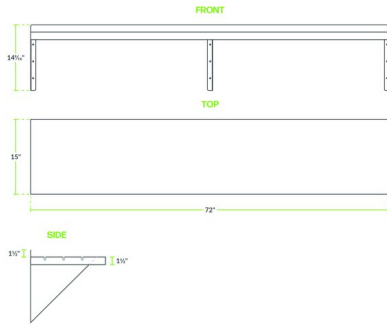

### Technical Data

Length	72 Inches
Width	15 Inches
Height	14 5/16 Inches
Backsplash Height	1 1/2 Inches
Backsplash	With Backsplash
Capacity	495 lb.
Color	Silver
Features	NSF Certified
Gauge	16 Gauge

### Features

- Made of 16 gauge type 430 stainless steel
- Measures 15" x 72"
- Includes three support brackets (mounting hardware sold separately)
- Maximum weight capacity of 495 lb.
- 1 1/2" turned down front and 1 1/2" rear upturn

## Plan View

The corners of this shelf are solid welded and polished to a matching finish and all raw edges are ground smooth so that they are free from sharp edges. This shelf has a maximum capacity of 495 lb.

*Installation hardware sold separately.*