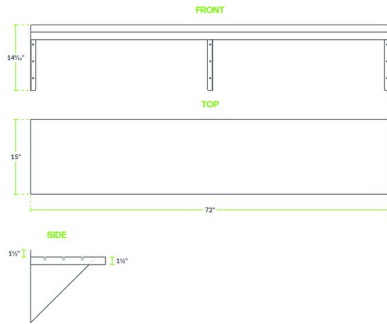

Regency 18 Gauge Stainless Steel 15" x 72" Solid Wall Shelf

#600WS1572

Technical Data

Length	72 Inches
Width	15 Inches
Height	14 9/16 Inches
Backsplash Height	1 1/2 Inches
Backsplash	With Backsplash
Capacity	445 lb.
Color	Silver
Features	NSF Certified
Gauge	18 Gauge

Features

- Made of 18 gauge type 430 stainless steel
- Measures 15" x 72"
- Includes three support brackets (mounting hardware sold separately)
- Maximum weight capacity of 445 lb.
- 1 1/2" turned down front, 1 1/2" rear upturn

Certifications

Technical Data

Material	Stainless Steel
Style	Solid
Type	Wall Shelves

Plan View

609051572

Notes & Details

Keep food, dishes, or other small items from cluttering your work area with this Regency 15" x 72" solid stainless steel wall shelf. This shelf is made of 18 gauge, 430 stainless steel with a #4 finish and comes with 3 support brackets to provide extra strength.

The corners of this shelf are solid welded and polished to a matching finish and all raw edges are ground smooth so that they are free from sharp edges. This shelf has a maximum capacity of 445 lb.

Installation hardware sold separately.