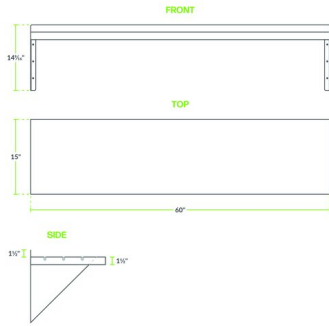

Regency 18 Gauge Stainless Steel 15" x 60" Solid Wall Shelf

#600WS1560

Technical Data

Length	60 Inches
Width	15 Inches
Height	14 9/16 Inches
Backsplash Height	1 1/2 Inches
Backsplash	With Backsplash
Capacity	395 lb.
Color	Silver
Features	NSF Certified
Gauge	18 Gauge

Features

- Made of 18 gauge type 430 stainless steel
- Measures 15" x 60"
- Includes two support brackets (mounting hardware sold separately)
- Maximum weight capacity of 395 lb.
- 1 1/2" turned down front, 1 1/2" rear upturn

Certifications

Technical Data

Material	Stainless Steel
Style	Solid
Type	Wall Shelves

Plan View

Notes & Details

Keep food, dishes, or other small items from cluttering your work area with this Regency 15" x 60" solid stainless steel wall shelf. This shelf is made of 18 gauge, 430 stainless steel with a #4 finish and comes with 2 support brackets to provide extra strength.

The corners of this shelf are solid welded and polished to a matching finish and all raw edges are ground smooth so that they are free from sharp edges. This shelf has a maximum capacity of 395 lb.

Installation hardware sold separately.