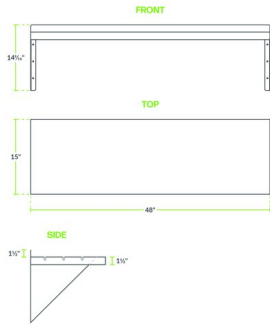

Regency 16 Gauge Stainless Steel 15" x 48" Heavy-Duty Solid Wall Shelf

#600WS1548HD

Technical Data

Length	48 Inches
Width	15 Inches
Height	14 5/16 Inches
Backsplash Height	1 1/2 Inches
Backsplash	With Backsplash
Capacity	375 lb.
Color	Silver
Features	NSF Certified
Gauge	16 Gauge

Features

- Made of 16 gauge type 430 stainless steel
- Measures 15" x 48"
- Includes two support brackets (mounting hardware sold separately)
- Maximum weight capacity of 375 lb.
- 1 1/2" turned down front and 1 1/2" rear upturn

Certifications

Technical Data

Material	Stainless Steel
Style	Solid
Type	Wall Shelves

Plan View

Notes & Details

Keep food, dishes, or other small items from cluttering your work area with this Regency 15" x 48" heavy-duty solid stainless steel wall shelf. This shelf is made of 16 gauge, 430 stainless steel with a #4 finish and comes with 2 support brackets to provide extra strength.

The corners of this shelf are solid welded and polished to a matching finish and all raw edges are ground smooth so that they are free from sharp edges. This shelf has a maximum capacity of 375 lb.

Installation hardware sold separately.