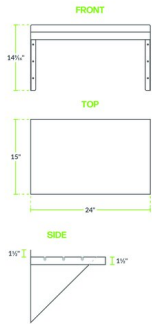

Regency 18 Gauge Stainless Steel 15" x 24" Solid Wall Shelf

#600WS1524

Technical Data

Length	24 Inches
Width	15 Inches
Height	14 9/16 Inches
Backsplash Height	1 1/2 Inches
Backsplash	With Backsplash
Capacity	255 lb.
Color	Silver
Features	NSF Certified
Gauge	18 Gauge

Features

- Made of 18 gauge type 430 stainless steel
- Measures 15" x 24"
- Includes two support brackets (mounting hardware sold separately)
- Maximum weight capacity of 255 lb.
- 1 1/2" turned down front, 1 1/2" rear upturn

Certifications

Technical Data

Material	Stainless Steel
Style	Solid
Type	Wall Shelves

Plan View

609W51534

Notes & Details

Keep food, dishes, or other small items from cluttering your work area with this Regency 15" x 24" solid stainless steel wall shelf. This shelf is made of 18 gauge, 430 stainless steel with a #4 finish and comes with 2 support brackets to provide extra strength.

The corners of this shelf are solid welded and polished to a matching finish and all raw edges are ground smooth so that they are free from sharp edges. This shelf has a maximum capacity of 255 lb.

Installation hardware sold separately.