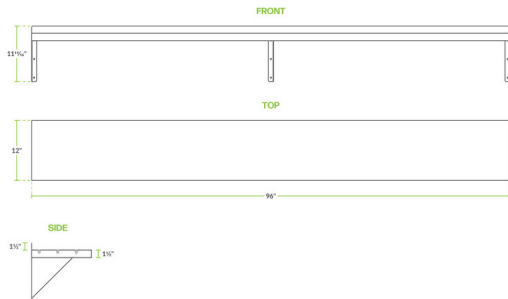

Regency 16 Gauge Stainless Steel 12" x 96" Heavy Duty Solid Wall Shelf

#600WS1296HD

Technical Data

Length	96 Inches
Width	12 Inches
Height	11 11/16 Inches
Backsplash Height	1 1/2 Inches
Backsplash	With Backsplash
Capacity	400 lb.
Color	Silver
Features	NSF Certified
Gauge	16 Gauge

Features

- 16 gauge stainless steel
- Includes 3 support brackets (mounting hardware sold separately)
- 400 lb. capacity; heavy-duty construction
- Makes the most of unused wall space
- Easy to clean with no sharp edges

Certifications

Technical Data

Material	Stainless Steel
Style	Solid
Type	Wall Shelves

Plan View

Notes & Details

Keep food, dishes, or other small items from cluttering your work area with this Regency 12" x 96" solid stainless steel wall shelf. Each shelf is made of 16 gauge, 430 stainless steel with a #4 finish and comes with 3 support brackets. This shelf has a maximum capacity of 400 lb.. The corners are solid welded and polished to a matching finish. All raw edges are ground smooth and free from sharp edges.