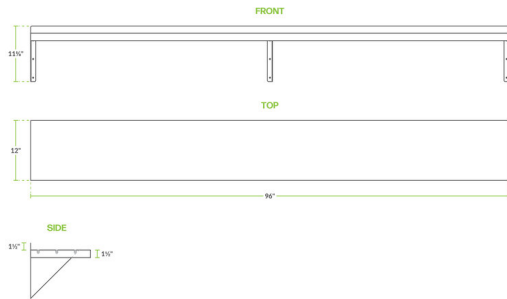

Technical Data

Material	Stainless Steel
Style	Solid
Type	Wall Shelves

Plan View

609WS1236

Notes & Details

Keep food, dishes, or other small items from cluttering your work area with this Regency 12" x 96" solid stainless steel wall shelf. Each shelf is made of 18 gauge, 430 stainless steel with a #4 finish and comes with 3 support brackets. This shelf has a maximum capacity of 365 lb.. The corners are solid welded and polished to a matching finish. All raw edges are ground smooth and free from sharp edges.

Installation hardware sold separately.

⚠ WARNING: This product can expose you to chemicals including lead, which are known to the State of California to cause cancer and birth defects or other reproductive harm. For more information, go to www.p65warnings.ca.gov.