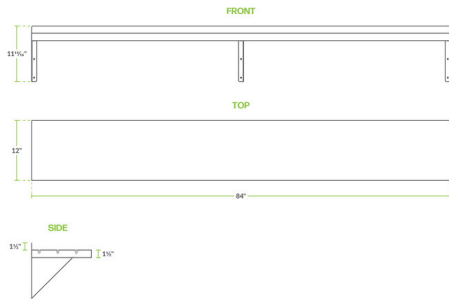

Regency 16 Gauge Stainless Steel 12" x 84" Heavy Duty Solid Wall Shelf

#600WS1284HD

Technical Data

Length	84 Inches
Width	12 Inches
Height	11 11/16 Inches
Backsplash Height	1 1/2 Inches
Backsplash	With Backsplash
Capacity	375 lb.
Color	Silver
Features	NSF Certified
Gauge	16 Gauge

Features

- 16 gauge stainless steel
- Includes 3 support brackets (mounting hardware sold separately)
- 375 lb. capacity; heavy-duty construction
- Makes the most of unused wall space
- Easy to clean with no sharp edges

Certifications

Technical Data

Material	Stainless Steel
Style	Solid
Type	Wall Shelves

Plan View

Notes & Details

Keep food, dishes, or other small items from cluttering your work area with this Regency 12" x 84" solid stainless steel wall shelf. Each shelf is made of 16 gauge, 430 stainless steel with a #4 finish and comes with 3 support brackets. This shelf has a maximum capacity of 375 lb. The corners are solid welded and polished to a matching finish. All raw edges are ground smooth and free from sharp edges.