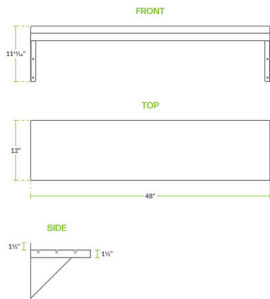

Technical Data

Material	Stainless Steel
Style	Solid
Type	Wall Shelves

Plan View

600WS1248HD

Notes & Details

Keep food, dishes, or other small items from cluttering your work area with this Regency 12" x 48" solid stainless steel wall shelf. Each shelf is made of 16 gauge, 430 stainless steel with a #4 finish and comes with 2 support brackets. This shelf has a maximum capacity of 280 lb. The corners are solid welded and polished to a matching finish. All raw edges are ground smooth and free from sharp edges.

Installation hardware sold separately.

WARNING: This product can expose you to chemicals including lead, which are known to the State of California to cause cancer and birth defects or other reproductive harm. For more information, go to www.p65warnings.ca.gov.