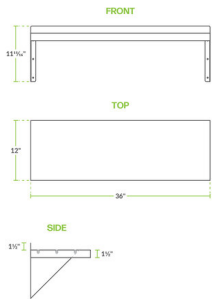

Technical Data

Material	Stainless Steel
Style	Solid
Type	Wall Shelves

Plan View

600WS1236HD

Notes & Details

Keep food, dishes, or other small items from cluttering your work area with this Regency 12" x 36" solid stainless steel wall shelf. Each shelf is made of 16 gauge, 430 stainless steel with a #4 finish and comes with 2 support brackets. This shelf has a maximum capacity of 250 lb.. The corners are solid welded and polished to a matching finish. All raw edges are ground smooth and free from sharp edges.

Installation hardware sold separately.

⚠ WARNING: This product can expose you to chemicals including lead, which are known to the State of California to cause cancer and birth defects or other reproductive harm. For more information, go to www.p65warnings.ca.gov.