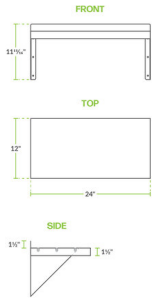

Regency 16 Gauge Stainless Steel 12" x 24" Heavy Duty Solid Wall Shelf

#600WS1224HD

Technical Data

Length	24 Inches
Width	12 Inches
Height	11 11/16 Inches
Backsplash Height	1 1/2 Inches
Backsplash	With Backsplash
Capacity	230 lb.
Color	Silver
Features	NSF Certified
Gauge	16 Gauge

Features

- 16 gauge stainless steel
- Includes 2 support brackets (mounting hardware sold separately)
- 230 lb. capacity; heavy-duty construction
- Makes the most of unused wall space
- Easy to clean with no sharp edges

Certifications

Technical Data

Material	Stainless Steel
Style	Solid
Type	Wall Shelves

Plan View

600WS1224HD

Notes & Details

Keep food, dishes, or other small items from cluttering your work area with the 12" x 24" solid stainless steel wall shelf. Each shelf is made of 16 gauge, 430 stainless steel with a #4 finish and comes with 2 support brackets. This shelf has a maximum capacity of 230 lb.. The corners are solid welded and polished to a matching finish. All raw edges are ground smooth and free from sharp edges.