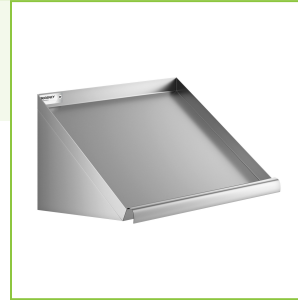

## Regency 21" Wall Mounted Slanted Rack Shelf

#600WR21

### Technical Data

Length	21 Inches
Width	22 1/2 Inches
Height	12 Inches
Capacity	1 Rack
Color	Silver
Features	NSF Certified
Gauge	18 Gauge
Material	Stainless Steel

### Features

- 18 gauge stainless steel construction
- Includes mounting brackets for easy installation (mounting hardware sold separately)
- Holds a single rack up to 21"W x 19 7/8"D
- Makes the most of unused wall space
- Easy to clean

## Notes & Details

Keep glass racks in your dish room organized and accessible with this 21" 18 gauge stainless steel rack shelf! It mounts easily against a wall using the included mounting brackets and holds (1) rack up to 21"W x 19 7/8" D at an angle for easy retrieval. Rack shelf includes an integrated drain tube/spout.