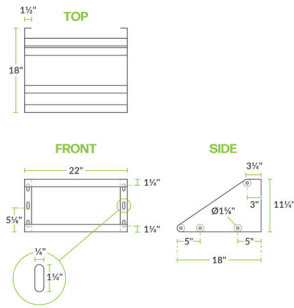

Technical Data

Style	Tubular Wall Mounted
Type	Glass and Dish Rack Shelves Wall Shelves

Plan View

600STR22KD

Notes & Details

Use the Regency 22" wall mounted tubular rack shelf to hold 1 glass rack for sorting in any busy dish room! It's made of 1 5/8" diameter 18 gauge stainless steel tubing with 16 gauge type 430 series stainless steel side brackets.

This tubular rack shelf comes unassembled, offering a great savings on shipping expense. It's constructed with no welds and is supplied with stainless steel mounting bolts.

⚠ WARNING: This product can expose you to chemicals including lead, which are known to the State of California to cause cancer and birth defects or other reproductive harm. For more information, go to www.p65warnings.ca.gov.