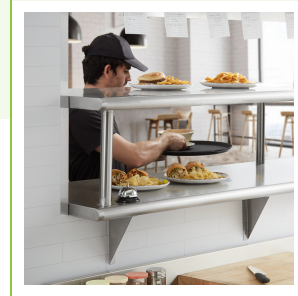

Regency 16-Gauge Type 304 Stainless Steel Pass-Through Shelf with Overshelf - 24" x 96"

#600PTSD2496

Technical Data

Length	96 Inches
Width	24 Inches
Height	14 Inches
Color	Silver
Features	NSF Certified Overshelf
Gauge	16 Gauge
Material	Stainless Steel
Number of Shelves	2 Shelves

Features

- Provides a convenient place for servers to pick up orders
- 24" x 96" size provides plenty of space for plates, bowls, and trays
- Made of durable type 304, 16-gauge stainless steel
- Includes mounting brackets for installation
- Resistant to corrosion and rust

Certifications