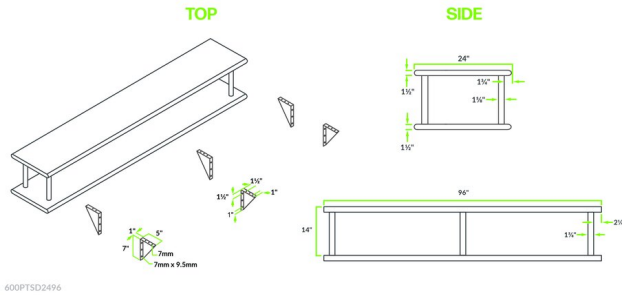

Regency 16-Gauge Type 304 Stainless Steel Pass-Through Shelf with Overshelf - 24" x 96"

#600PTSD2496

Technical Data

Length	96 Inches
Width	24 Inches
Height	14 Inches
Color	Silver
Features	NSF Certified Overshelf
Gauge	16 Gauge
Material	Stainless Steel
Number of Shelves	2 Shelves

Features

- Provides a convenient place for servers to pick up orders
- 24" x 96" size provides plenty of space for plates, bowls, and trays
- Made of durable type 304, 16-gauge stainless steel
- Includes mounting brackets for installation
- Resistant to corrosion and rust

Certifications

Technical Data

Stainless Steel Type	Type 304
Style	Pass-Through
Type	Wall Shelves

Plan View

Notes & Details

This Regency 24" x 96" pass-through shelf provides a convenient place for servers to pick up their orders! Since this shelf comes with both a pass-through shelf and an overself, it offers twice the amount of surface area where plates of hot food can be placed for pickup. Because it is made of 16-gauge type 304 stainless steel that makes it exceptionally resistant to corrosion, this shelf can be confidently installed in your kitchen without fear of rust or corrosion. The solid, flat surface is 24" wide, ensuring your dishes, bowls, and trays will fit on the shelf securely.