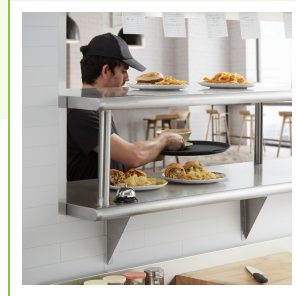

Regency 16-Gauge Type 304 Stainless Steel Pass-Through Shelf with Overshelf - 24" x 84"

#600PTSD2484

Technical Data

Length	84 Inches
Width	24 Inches
Height	14 Inches
Color	Silver
Features	NSF Certified Overshelf
Gauge	16 Gauge
Material	Stainless Steel
Number of Shelves	2 Shelves

Features

- Provides a convenient place for servers to pick up orders
- 24" x 84" size provides plenty of space for plates, bowls, and trays
- Made of durable type 304, 16-gauge stainless steel
- Includes mounting brackets for installation
- Resistant to corrosion and rust

Certifications