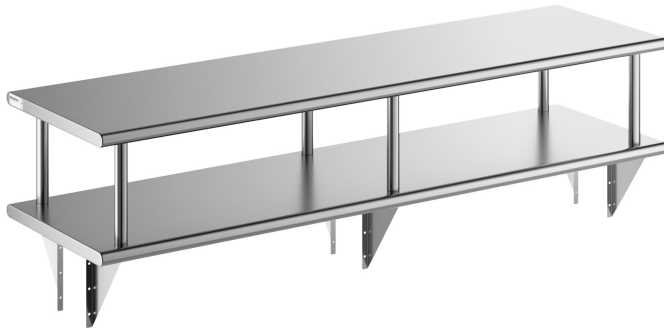

Regency 16-Gauge Type 304 Stainless Steel Pass-Through Shelf with Overshelf - 24" x 84"

#600PTSD2484

Technical Data

Length	84 Inches
Width	24 Inches
Height	14 Inches
Color	Silver
Features	NSF Certified Overshelf
Gauge	16 Gauge
Material	Stainless Steel
Number of Shelves	2 Shelves

Features

- Provides a convenient place for servers to pick up orders
- 24" x 84" size provides plenty of space for plates, bowls, and trays
- Made of durable type 304, 16-gauge stainless steel
- Includes mounting brackets for installation
- Resistant to corrosion and rust

Certifications