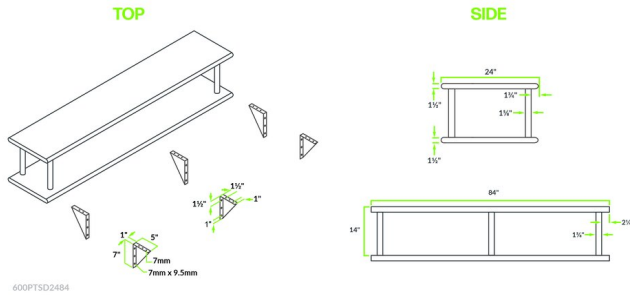

Regency 16-Gauge Type 304 Stainless Steel Pass-Through Shelf with Overshelf - 24" x 84"

#600PTSD2484

Technical Data

Length	84 Inches
Width	24 Inches
Height	14 Inches
Color	Silver
Features	NSF Certified Overshelf
Gauge	16 Gauge
Material	Stainless Steel
Number of Shelves	2 Shelves

Features

- Provides a convenient place for servers to pick up orders
- 24" x 84" size provides plenty of space for plates, bowls, and trays
- Made of durable type 304, 16-gauge stainless steel
- Includes mounting brackets for installation
- Resistant to corrosion and rust

Certifications

Technical Data

Stainless Steel Type	Type 304
Style	Pass-Through
Type	Wall Shelves

Plan View

Notes & Details

This Regency 24" x 84" pass-through shelf provides a convenient place for servers to pick up their orders! Since this shelf comes with both a pass-through shelf and an overshell, it offers twice the amount of surface area where plates of hot food can be placed for pickup. Because it is made of 16-gauge type 304 stainless steel that makes it exceptionally resistant to corrosion, this shelf can be confidently installed in your kitchen without fear of rust or corrosion. The solid, flat surface is 24" wide, ensuring your dishes, bowls, and trays will fit on the shelf securely.