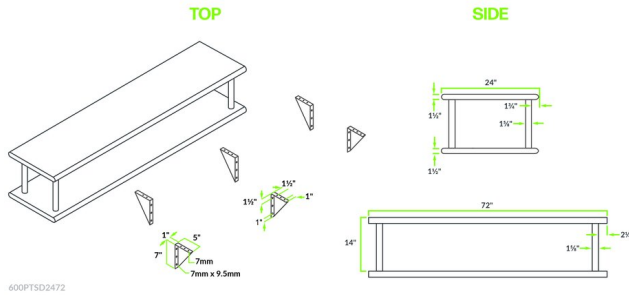

Technical Data

Stainless Steel Type	Type 304
Style	Pass-Through
Type	Wall Shelves

Plan View

Notes & Details

This Regency 24" x 72" pass-through shelf provides a convenient place for servers to pick up their orders! Since this shelf comes with both a pass-through shelf and an overshef, it offers twice the amount of surface area where plates of hot food can be placed for pickup. Because it is made of 16-gauge type 304 stainless steel that makes it exceptionally resistant to corrosion, this shelf can be confidently installed in your kitchen without fear of rust or corrosion. The solid, flat surface is 24" wide, ensuring your dishes, bowls, and trays will fit on the shelf securely.

This pass-through shelf is made of durable type 304, 16-gauge stainless steel for the shelf and features a 1 1/2" sanitary rolled front and back edges with square ends. As a result, it makes for a reliable, long-lasting storage solution perfect for business applications. The classic stainless steel finish on this shelf and its sleek design makes it an excellent option for your restaurant, ensuring that it will blend in with any decor. Designed for a wall that is 12 1/2" thick or less, this shelf includes 6 cantilever brackets to simplify installation and allow you to install the shelf where you want it. For added convenience, the hardware is included to mount the brackets to the shelf. The wall mounting hardware is sold separately.

⚠ WARNING: This product can expose you to chemicals including lead, which are known to the State of California to cause cancer and birth defects or other reproductive harm. For more information, go to www.p65warnings.ca.gov.