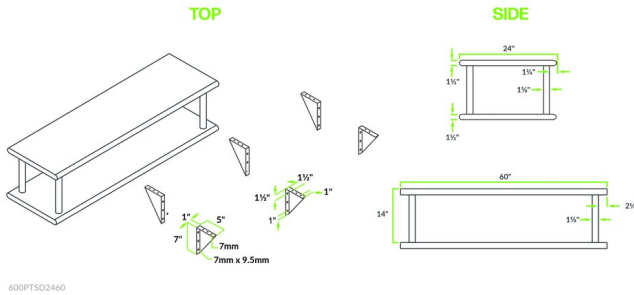

### Technical Data

Length	60 Inches
Width	24 Inches
Height	14 Inches
Color	Silver
Features	NSF Certified Overshelf
Gauge	16 Gauge
Material	Stainless Steel
Number of Shelves	2 Shelves

### Features

- Provides a convenient place for servers to pick up orders
- 24" x 60" size provides plenty of space for plates, bowls, and trays
- Made of durable type 304, 16-gauge stainless steel
- Includes mounting brackets for installation
- Resistant to corrosion and rust

## Notes & Details

This Regency 24" x 60" pass-through shelf provides a convenient place for servers to pick up their orders! Since this shelf comes with both a pass-through shelf and an overself, it offers twice the amount of surface area where plates of hot food can be placed for pickup. Because it is made of 16-gauge type 304 stainless steel that makes it exceptionally resistant to corrosion, this shelf can be confidently installed in your kitchen without fear of rust or corrosion. The solid, flat surface is 24" wide, ensuring your dishes, bowls, and trays will fit on the shelf securely.