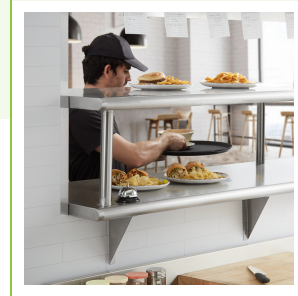

## Regency 16-Gauge Type 304 Stainless Steel Pass-Through Shelf with Overshelf - 24" x 60"

#600PTSD2460

### Features

- Provides a convenient place for servers to pick up orders
- 24" x 60" size provides plenty of space for plates, bowls, and trays
- Made of durable type 304, 16-gauge stainless steel
- Includes mounting brackets for installation
- Resistant to corrosion and rust

## Notes & Details

This Regency 24" x 60" pass-through shelf provides a convenient place for servers to pick up their orders! Since this shelf comes with both a pass-through shelf and an overself, it offers twice the amount of surface area where plates of hot food can be placed for pickup. Because it is made of 16-gauge type 304 stainless steel that makes it exceptionally resistant to corrosion, this shelf can be confidently installed in your kitchen without fear of rust or corrosion. The solid, flat surface is 24" wide, ensuring your dishes, bowls, and trays will fit on the shelf securely.

This pass-through shelf is made of durable type 304, 16-gauge stainless steel for the shelf and features a 1 1/2" sanitary rolled front and back edges with square ends. As a result, it makes for a reliable, long-lasting storage solution perfect for business applications. The classic stainless steel finish on this shelf and its sleek design makes it an excellent option for your restaurant, ensuring that it will blend in with any decor. Designed for a wall that is 12 1/2" thick or less, this shelf includes 6 cantilever brackets to simplify installation and allow you to install the shelf where you want it. For added convenience, the hardware is included to mount the brackets to the shelf. The wall mounting hardware is sold separately.