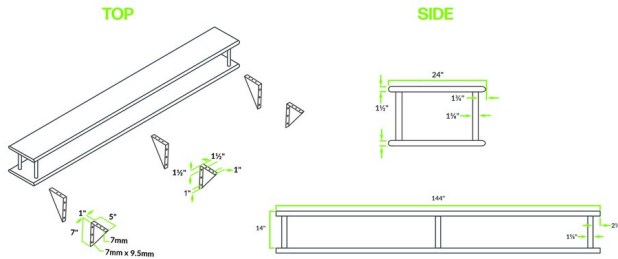

Technical Data

Stainless Steel Type	Type 304
Style	Pass-Through
Type	Wall Shelves

Plan View

600PTS024144

Notes & Details

This Regency 24" x 144" pass-through shelf provides a convenient place for servers to pick up their orders! Since this shelf comes with both a pass-through shelf and an overshef, it offers twice the amount of surface area where plates of hot food can be placed for pickup. Because it is made of 16-gauge type 304 stainless steel that makes it exceptionally resistant to corrosion, this shelf can be confidently installed in your kitchen without fear of rust or corrosion. The solid, flat surface is 24" wide, ensuring your dishes, bowls, and trays will fit on the shelf securely.

This pass-through shelf is made of durable type 304, 16-gauge stainless steel for the shelf and features a 1 1/2" sanitary rolled front and back edges with square ends. As a result, it makes for a reliable, long-lasting storage solution perfect for business applications. The classic stainless steel finish on this shelf and its sleek design makes it an excellent option for your restaurant, ensuring that it will blend in with any decor. Designed for a wall that is 12 1/2" thick or less, this shelf includes 6 cantilever brackets to simplify installation and allow you to install the shelf where you want it. For added convenience, the hardware is included to mount the brackets to the shelf. The wall mounting hardware is sold separately.

⚠ WARNING: This product can expose you to chemicals including lead, which are known to the State of California to cause cancer and birth defects or other reproductive harm. For more information, go to www.p65warnings.ca.gov.