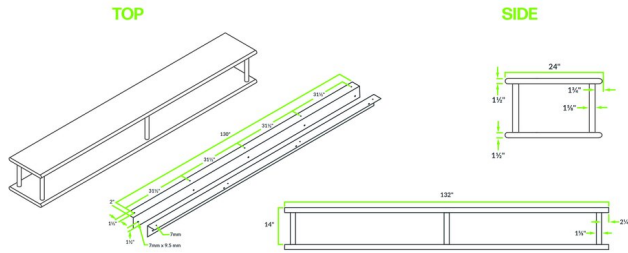

Regency 16-Gauge Type 304 Stainless Steel Pass-Through Shelf with Overshelf - 24" x 132"

#600PTSD24132

Technical Data

Length	132 Inches
Width	24 Inches
Height	14 Inches
Color	Silver
Features	NSF Certified Overshelf
Gauge	16 Gauge
Material	Stainless Steel
Number of Shelves	2 Shelves

Features

- Provides a convenient place for servers to pick up orders
- 24" x 132" size provides plenty of space for plates, bowls, and trays
- Made of durable type 304, 16-gauge stainless steel
- Includes mounting brackets for installation
- Resistant to corrosion and rust

Certifications

Technical Data

Stainless Steel Type	Type 304
Style	Pass-Through
Type	Wall Shelves

Plan View

600PTS024132

Notes & Details

This Regency 24" x 132" pass-through shelf provides a convenient place for servers to pick up their orders! Since this shelf comes with both a pass-through shelf and an overshell, it offers twice the amount of surface area where plates of hot food can be placed for pickup. Because it is made of 16-gauge type 304 stainless steel that makes it exceptionally resistant to corrosion, this shelf can be confidently installed in your kitchen without fear of rust or corrosion. The solid, flat surface is 24" wide, ensuring your dishes, bowls, and trays will fit on the shelf securely.