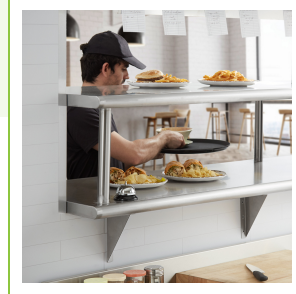

Regency 16-Gauge Type 304 Stainless Steel Pass-Through Shelf with Overshelf - 24" x 132"

#600PTSD24132

Technical Data

Length	132 Inches
Width	24 Inches
Height	14 Inches
Color	Silver
Features	NSF Certified Overshelf
Gauge	16 Gauge
Material	Stainless Steel
Number of Shelves	2 Shelves

Features

- Provides a convenient place for servers to pick up orders
- 24" x 132" size provides plenty of space for plates, bowls, and trays
- Made of durable type 304, 16-gauge stainless steel
- Includes mounting brackets for installation
- Resistant to corrosion and rust

Certifications