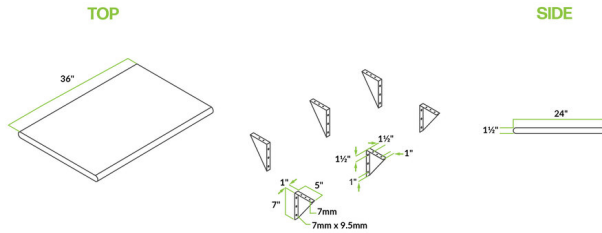

Technical Data

Stainless Steel Type	Type 304
Style	Pass-Through
Type	Wall Shelves

Plan View

600PTS2436

Notes & Details

This Regency 24" x 36" pass-through shelf provides a convenient place for servers to pick up their orders! Because it is made of 16-gauge type 304 stainless steel that makes it exceptionally resistant to corrosion, this shelf can be confidently installed in your kitchen without fear of rust or corrosion. The solid, flat surface is 24" wide, ensuring your dishes, bowls, and trays will fit on the shelf securely.

This pass-through shelf is made of durable type 304, 16-gauge stainless steel for the shelf and features a 1 1/2" sanitary rolled front and back edges with square ends. As a result, it makes for a reliable, long-lasting storage solution perfect for business applications. The classic stainless steel finish on this shelf and its sleek design makes it an excellent option for your restaurant, ensuring that it will blend in with any decor. Designed for a wall that is 12 1/2" thick or less, this shelf includes 6 cantilever brackets to simplify installation and allow you to install the shelf where you want it. For added convenience, the hardware is included to mount the brackets to the shelf. The wall mounting hardware is sold separately.

⚠ WARNING: This product can expose you to chemicals including lead, which are known to the State of California to cause cancer and birth defects or other reproductive harm. For more information, go to www.p65warnings.ca.gov.